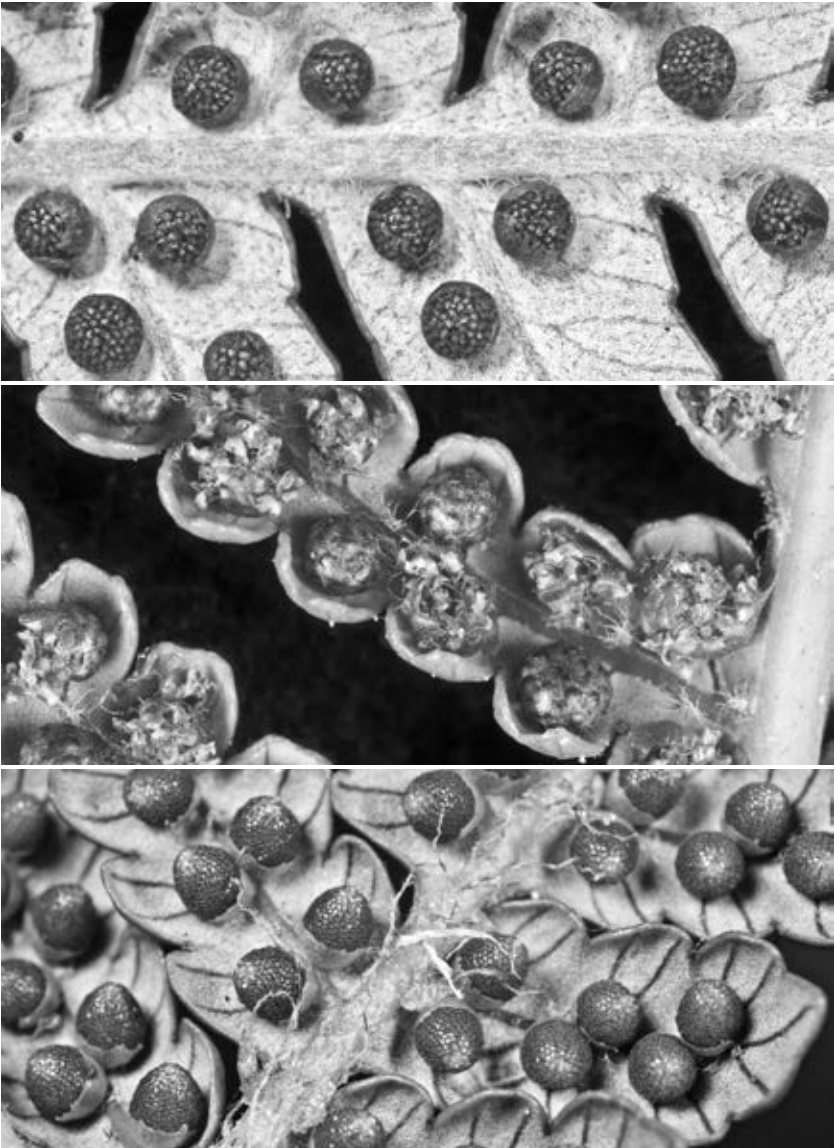

A selection of *Cyathea* sori

Jeremy Rolfe¹

Top to bottom: *Cyathea dealbata*, *C. medullaris*, *C. smithii*. Scale:  = 1 mm.

1 jrrolve@actrix.co.nz