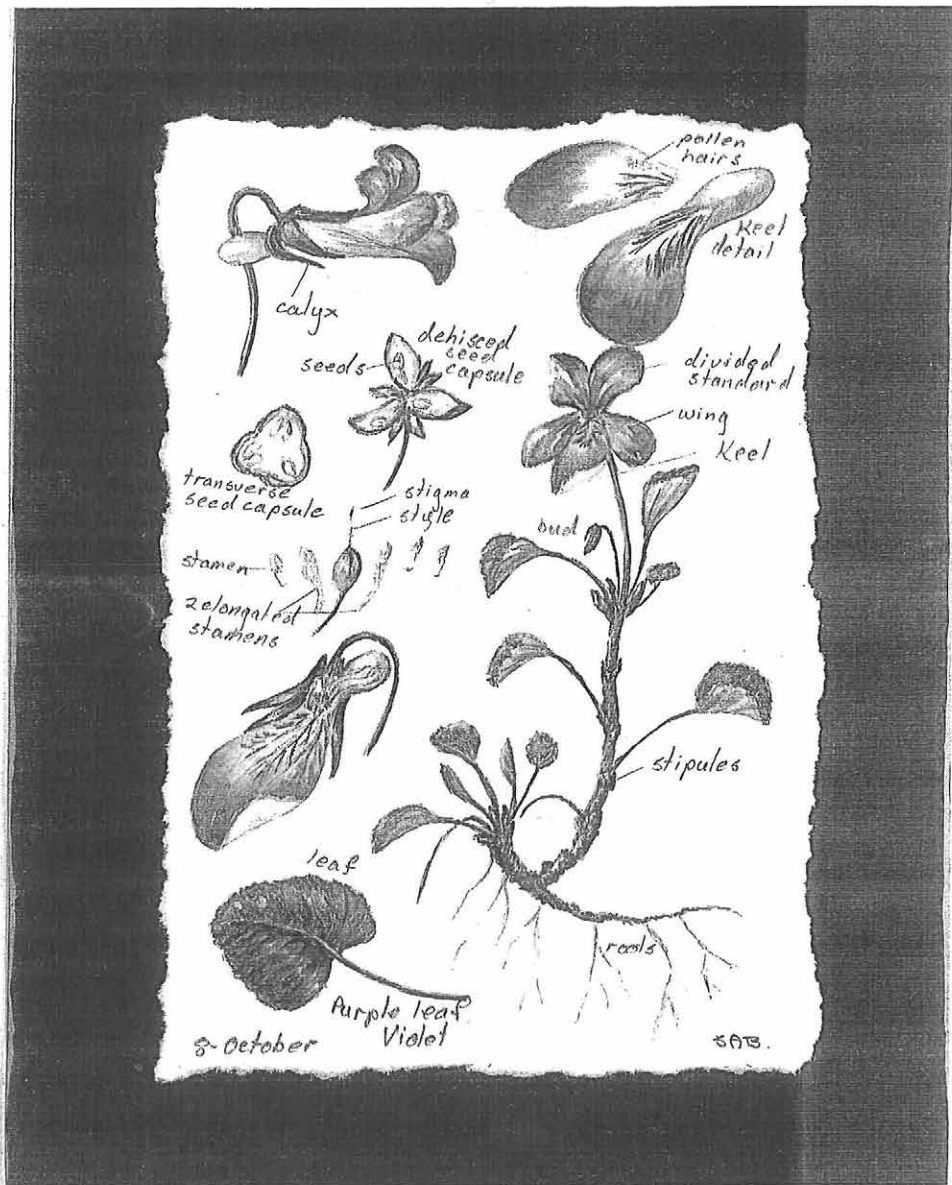

Botanical Art Feature – watercolour on pencil.

Purple-leaf violet

Sue Ballantyne, 2004 Art competition.

For other entries in the inaugural Audrey Eagle Botanical Drawing competition 2004, see previous newsletters and: <http://www.botany.otago.ac.nz/bs0>